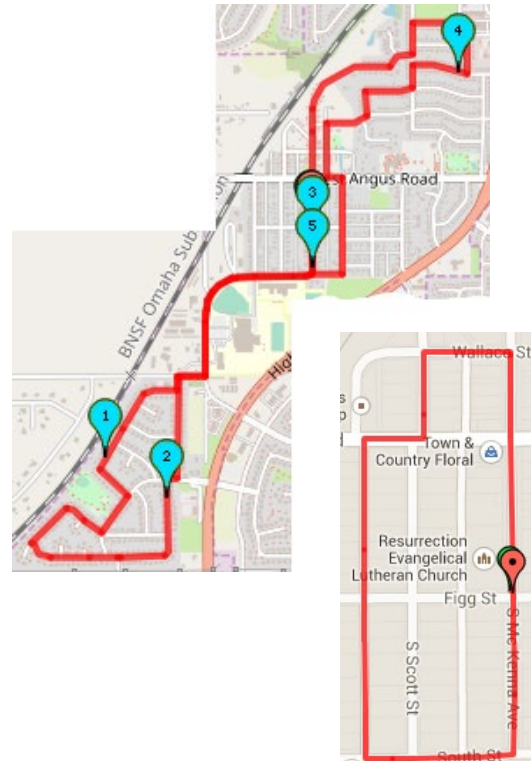

# 22nd Annual Resurrection Run

**Saturday July 30<sup>th</sup>, 2022**

**Run or Walk through the City of Gretna!**

**7:00** 5 Mile Run, 3 Mile Run, 3 Mile Walk

**8:00** 1 Mile Kids run (12 and under)

**Awards for 5 and 3 Mile races:**

1<sup>st</sup> & 2<sup>nd</sup> Place

Male: 18 & under, 19-29, 30-39, 40-49, 50-59, 60+

Female: 18 & under, 19-29, 30-39, 40-49, 50-59, 60+

**Awards for Kids 1 mile:**

1<sup>st</sup>, 2<sup>nd</sup>, & 3<sup>rd</sup> Boys and Girls 12 and under

**Breakfast following the race for all participants!**

**Packet Pick-up at Resurrection Lutheran Church**

July 29th-5:00 to 7:00 p.m. or July 30th-6:30 a.m.

**Race and Walk Course:**

All 3 and 5 mile participants will follow the same course, beginning at Resurrection Lutheran Church. 3 milers will finish at the church at the completion of the south loop.

<http://www.mappedometer.com/?maproute=785050> 3-5 mile route

<http://www.mappedometer.com/?maproute=293954> 1 mile route

**Online Registration:**

(A processing fee will be added for on-line registrants)